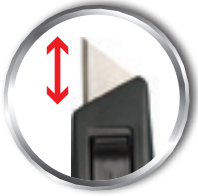

SUPERIOR SAFETY KNIFE

A33

**AUTO RETRACT
MECHANISM**